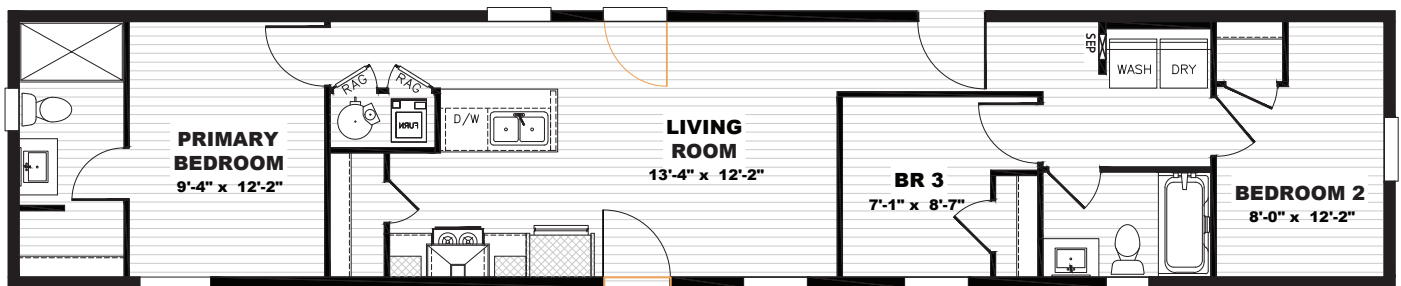

## Good Vibrations

TEM14663A | 3 beds | 2 baths | 832 sq. ft.

 Alternate Door Location Available

- Full Drywall Throughout
- DuraCraft® Cabinets
- Frigidaire® Stainless Steel Appliances
- Craftsman Style Front Door
- ecobee® Smart Thermostat
- Carrier® Furnace