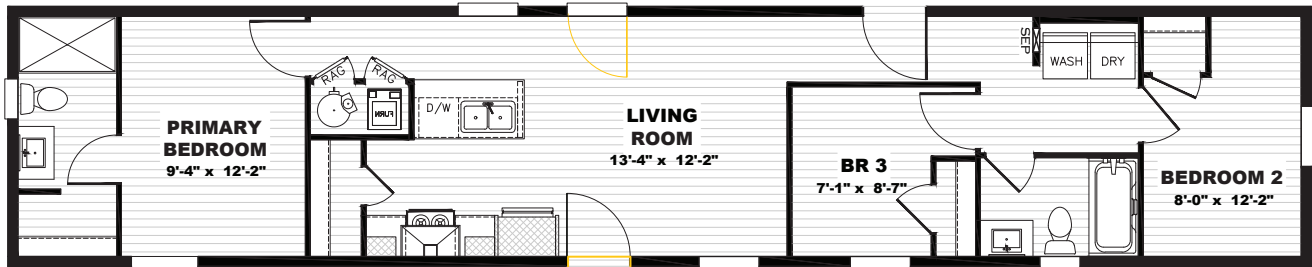

# Good Vibrations 🎵

TEM14663A / 3 beds / 2 baths / 869 sq. ft. / 14x66

🎵 Alternate Door Location Available

- Finished Drywall Throughout
- Samsung® Stainless Steel Appliances
- ecobee® Smart Thermostat
- Kwikset® Door Hardware Throughout
- Rheem® Hybrid Heat Pump Water Heater
- Carrier® Furnace