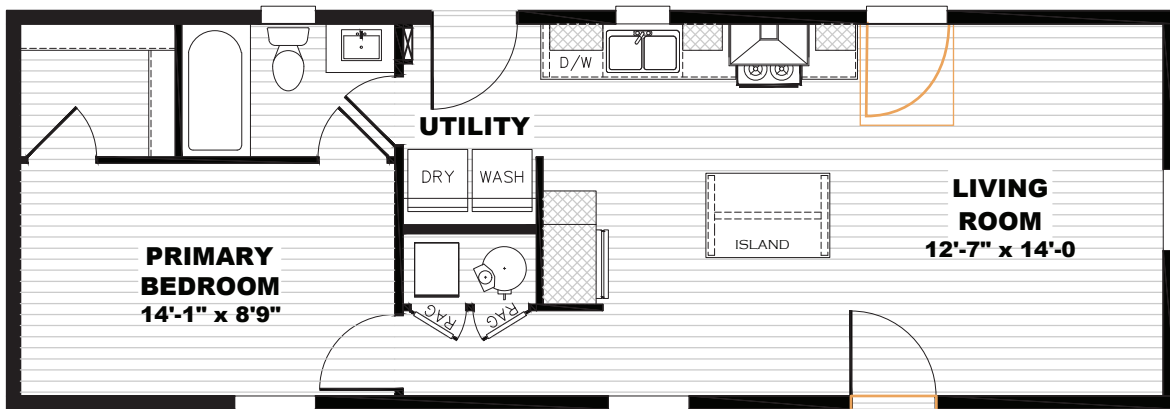

Tempo

Yesterday

TEM16441A | 1 bed | 1 bath | 625 sq. ft.

 Alternate Door Location Available

- Full Drywall Throughout
- DuraCraft® Cabinets
- Frigidaire® Stainless Steel Appliances
- Craftsman Style Front Door
- ecobee® Smart Thermostat
- Carrier® Furnace