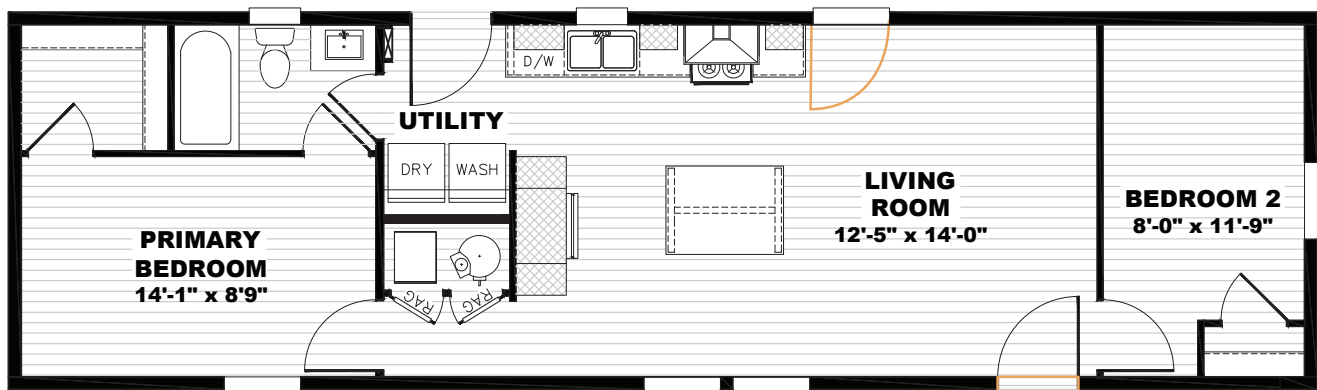

Tempo

Layla

TEM16522A | 2 beds | 1 bath | 738 sq. ft.

 Alternate Door Location Available

- Full Drywall Throughout
- DuraCraft® Cabinets
- Frigidaire® Stainless Steel Appliances
- Craftsman Style Front Door
- ecobee® Smart Thermostat
- Carrier® Furnace