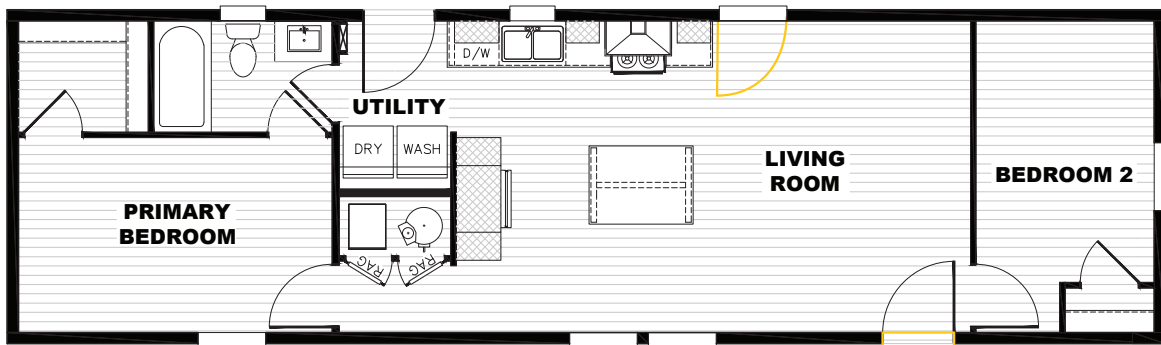

Layla 🎵

TEM16522A / 2 beds / 1 bath / 780 sq. ft. / 16x52

🎵 Alternate Door Location Available

- Finished Drywall Throughout
- Samsun[®] Stainless Steel Appliances
- ecobee[®] Smart Thermostat
- Kwikset[®] Door Hardware Throughout
- Rheem[®] Hybrid Heat Pump Water Heater
- Carrier[®] Furnace