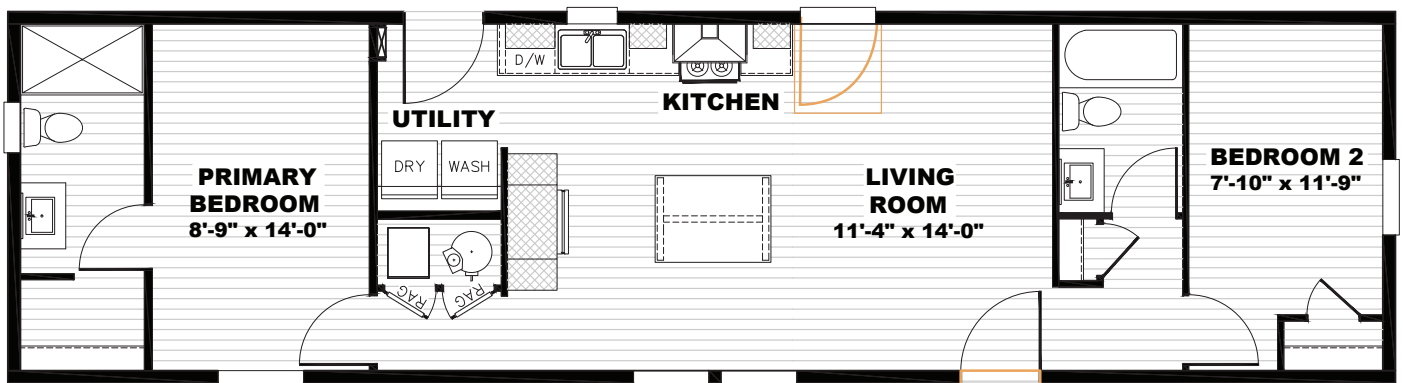

Tempo

Still the One

TEM16562A | 2 beds | 2 baths | 795 sq. ft.

 Alternate Door Location Available

- Full Drywall Throughout
- DuraCraft® Cabinets
- Frigidaire® Stainless Steel Appliances
- Craftsman Style Front Door
- ecobee® Smart Thermostat
- Carrier® Furnace