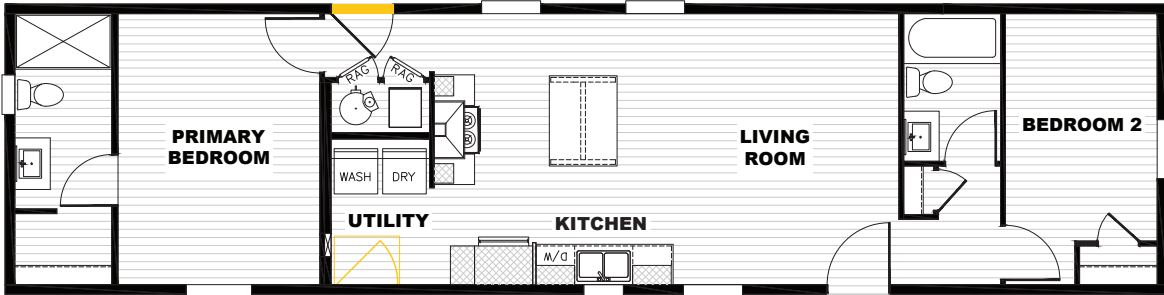

Born to Run 🎵

TEM16602A / 2 beds / 2 baths / 900 sq. ft. / 16x60

🎵 Alternate Door Location Available

- Finished Drywall Throughout
- Samsung® Stainless Steel Appliances
- ecobee® Smart Thermostat
- Kwikset® Door Hardware Throughout
- Rheem® Hybrid Heat Pump Water Heater
- Carrier® Furnace