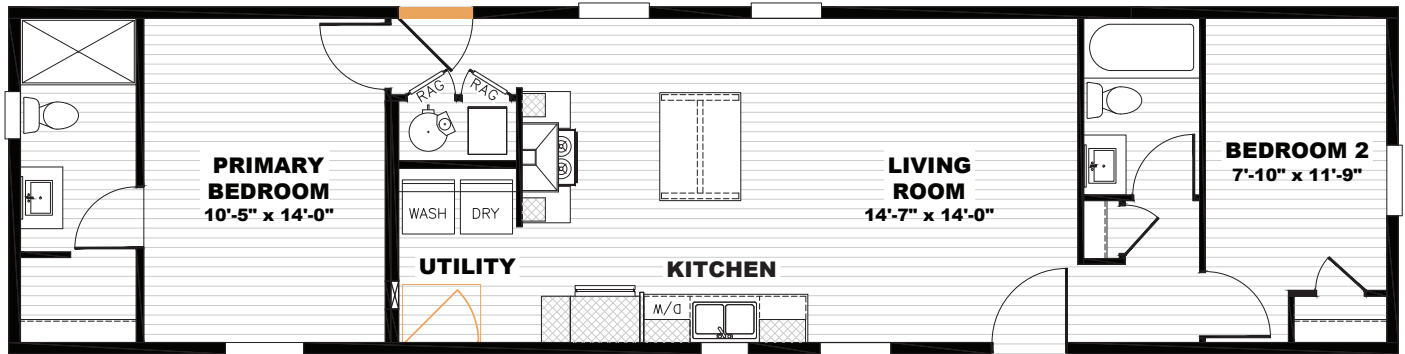

## Born to Run

TEM16602A | 2 beds | 2 baths | 900 sq. ft.

 Alternate Door Location Available

- Full Drywall Throughout
- DuraCraft® Cabinets
- Frigidaire® Stainless Steel Appliances
- Craftsman Style Front Door
- ecobee® Smart Thermostat
- Carrier® Furnace