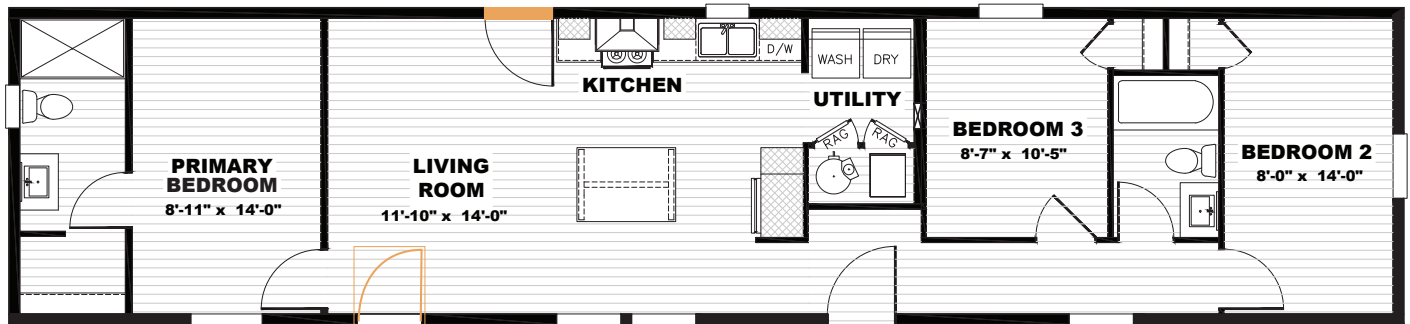

Tempo

Rhythm Nation

TEM16663A | 3 beds | 2 baths | 990 sq. ft.

 Alternate Door Location Available

- Full Drywall Throughout
- DuraCraft® Cabinets
- Frigidaire® Stainless Steel Appliances
- Craftsman Style Front Door
- ecobee® Smart Thermostat
- Carrier® Furnace