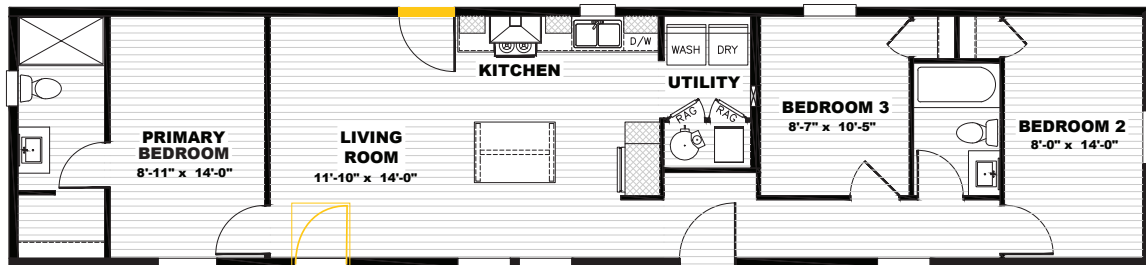

# Rhythm Nation 🎵

TEM16663A / 3 beds / 2 baths / 959 sq. ft. / 16x66

🎵 Alternate Door Location Available

- Finished Drywall Throughout
- Samsung® Stainless Steel Appliances
- ecobee® Smart Thermostat
- Kwikset® Door Hardware Throughout
- Rheem® Hybrid Heat Pump Water Heater
- Carrier® Furnace