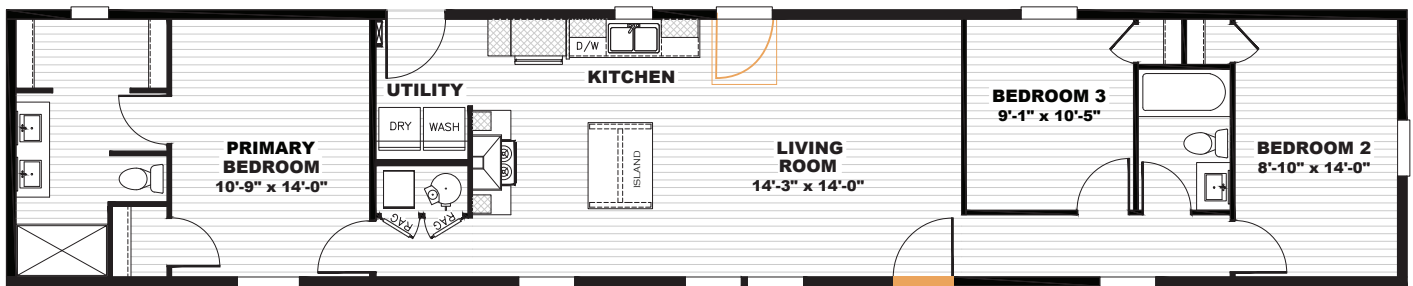

Tempo

INDEPENDENT RETAILER EXCLUSIVE MODEL

Sweet Caroline

TEM16763B | 3 beds | 2 baths | 1,140 sq. ft.

 Alternate Door Location Available

- Full Drywall Throughout
- DuraCraft® Cabinets
- Frigidaire® Stainless Steel Appliances
- Craftsman Style Front Door
- ecobee® Smart Thermostat
- Carrier® Furnace