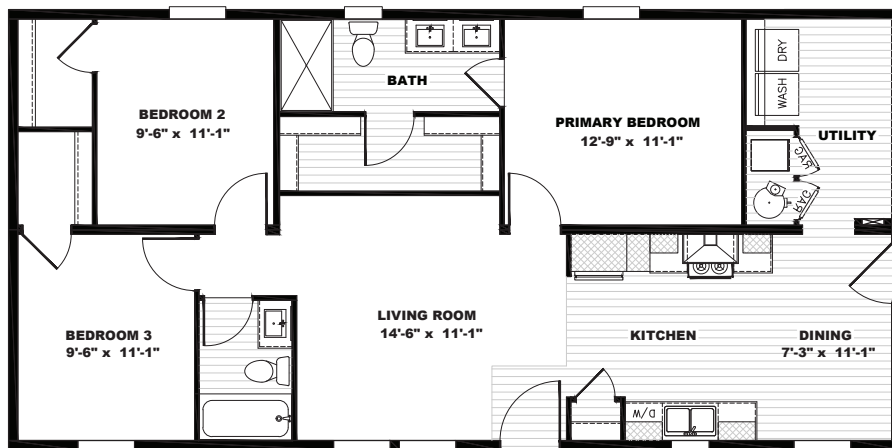

## Here Comes the Sun *\*Available as Modular*

TEM24483A | 3 beds | 2 baths | 1,136 sq. ft.

- Full Drywall Throughout
- DuraCraft® Cabinets
- Frigidaire® Stainless Steel Appliances
- Craftsman Style Front Door
- ecobee® Smart Thermostat
- Carrier® Furnace