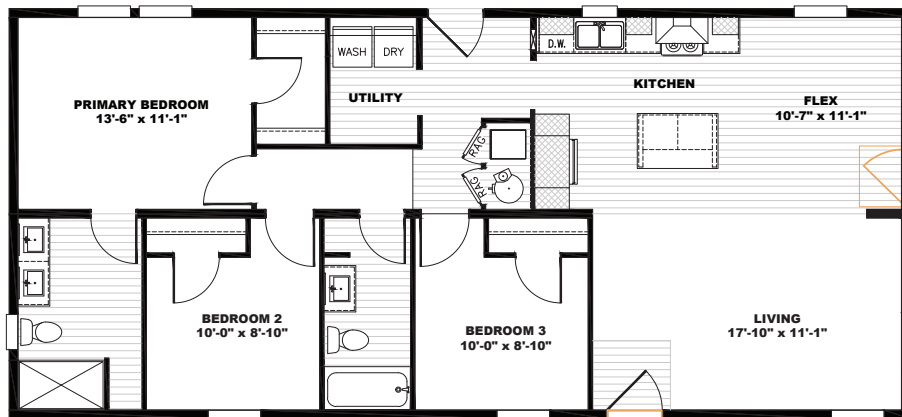

Tempo

Three Little Birds **Available as Modular*

TEM24523A | 3 beds | 2 baths | 1,230 sq. ft.

 Alternate Door Location Available

- Full Drywall Throughout
- DuraCraft® Cabinets
- Frigidaire® Stainless Steel Appliances
- Craftsman Style Front Door
- ecobee® Smart Thermostat
- Carrier® Furnace