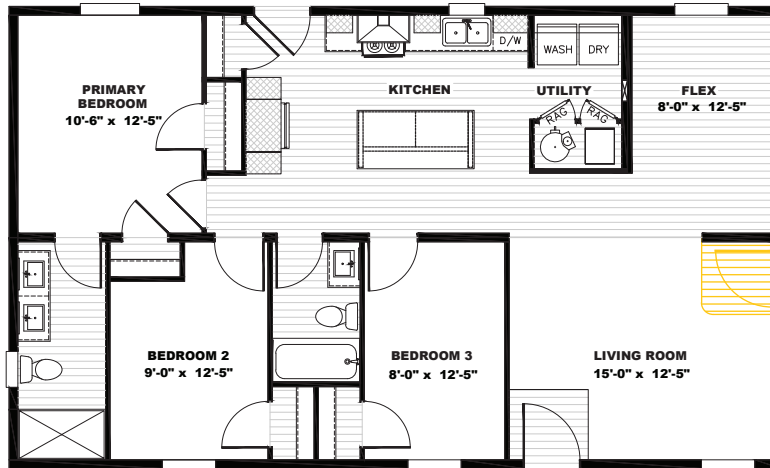

*Available As MOD

Beautiful Morning 🎵

TEM28443A / 3 beds / 2 baths / 1,173 sq. ft. / 28x44

🎵 Alternate Door Location Available

- Finished Drywall Throughout
- Samsung® Stainless Steel Appliances
- ecobee® Smart Thermostat
- Kwikset® Door Hardware Throughout
- Rheem® Hybrid Heat Pump Water Heater
- Carrier® Furnace