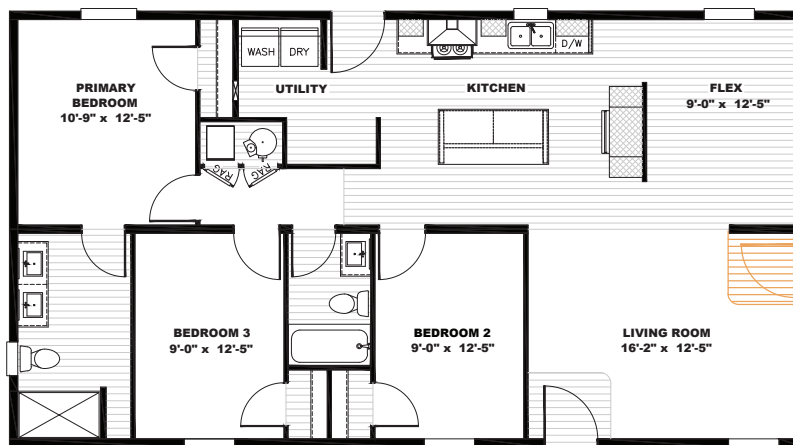

Tempo

Under Pressure **Available as Modular*

TEM28483A | 3 beds | 2 baths | 1,264 sq. ft.

 Alternate Door Location Available

- Full Drywall Throughout
- DuraCraft® Cabinets
- Frigidaire® Stainless Steel Appliances
- Craftsman Style Front Door
- ecobee® Smart Thermostat
- Carrier® Furnace