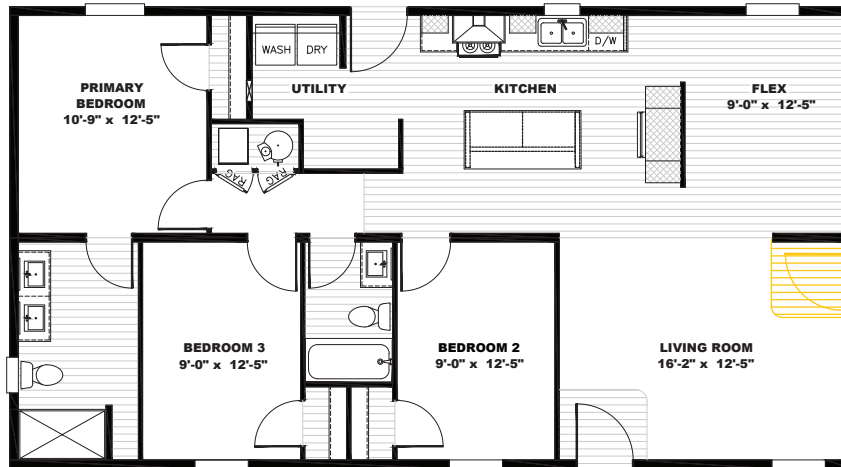

# Under Pressure

TEM28483A / 3 beds / 2 baths / 1,296 sq. ft. / 28x48

 Alternate Door Location Available

- Finished Drywall Throughout
- Samsung® Stainless Steel Appliances
- ecobee® Smart Thermostat
- Kwikset® Door Hardware Throughout
- Rheem® Hybrid Heat Pump Water Heater
- Carrier® Furnace