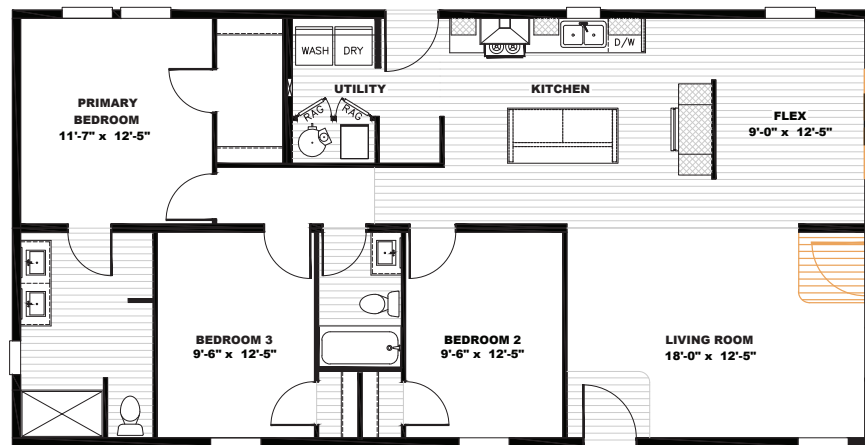

Tempo

Free Bird **Available as Modular*

TEM28523A | 3 beds | 2 baths | 1,385 sq. ft.

 Alternate Door Location Available

- Full Drywall Throughout
- DuraCraft® Cabinets
- Frigidaire® Stainless Steel Appliances
- Craftsman Style Front Door
- ecobee® Smart Thermostat
- Carrier® Furnace

The home series and floor plans indicated will vary by retailer and state. Your local Home Center can quote you on specific prices and terms of purchase for specific homes. Clayton Home Building Group invests in continuous product and process improvement. All home series, floor plans, specifications, dimension, features, materials, availability, and starting prices shown on this website are artist's renderings or estimates, and are subject to change without notice. Dimensions are nominal and length and width measurements are from exterior wall to exterior wall.