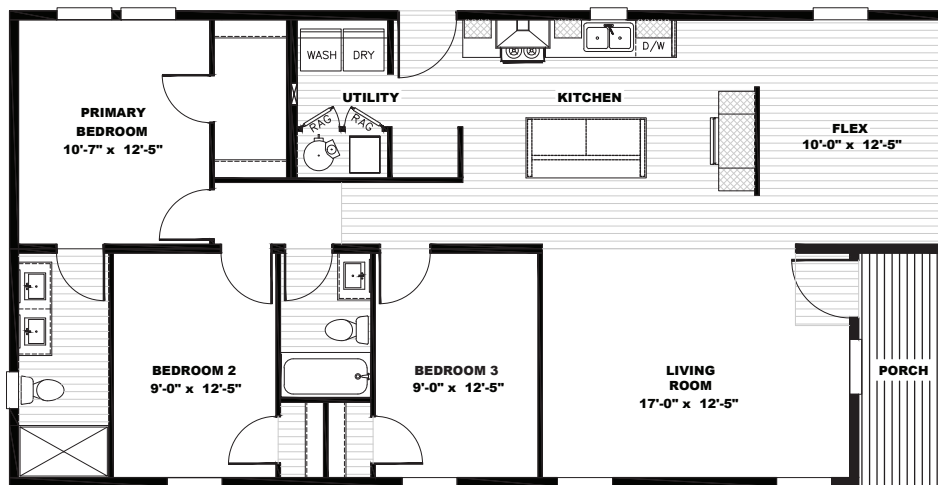

Tempo

Johnny B Goode **Available as Modular*

TEM28523B | 3 beds | 2 baths | 1,385 sq. ft.

- Full Drywall Throughout
- DuraCraft® Cabinets
- Frigidaire® Stainless Steel Appliances
- Craftsman Style Front Door
- ecobee® Smart Thermostat
- Carrier® Furnace