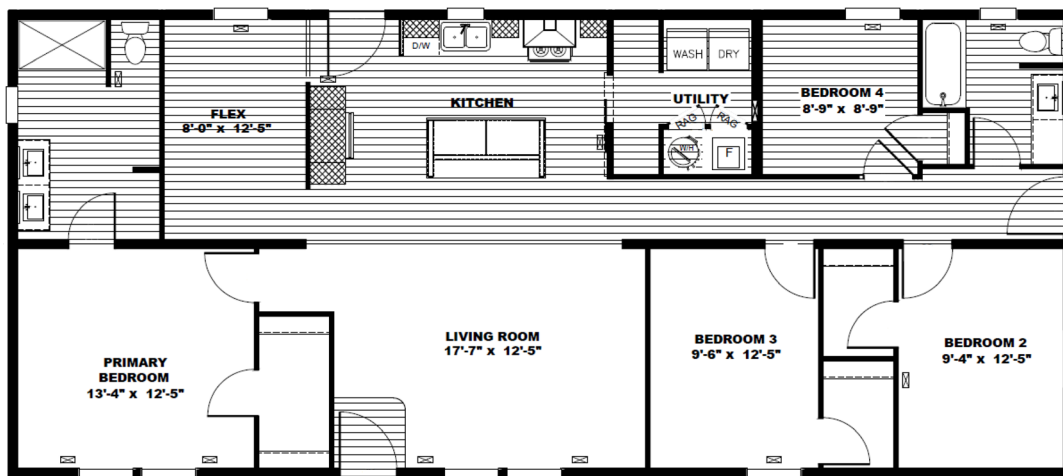

## Lovely Day *\*Available as Modular*

TEM28604A | 4 beds | 2 baths | 1,580 sq. ft.

- Full Drywall Throughout
- DuraCraft® Cabinets
- Frigidaire® Stainless Steel Appliances
- Craftsman Style Front Door
- ecobee® Smart Thermostat
- Carrier® Furnace