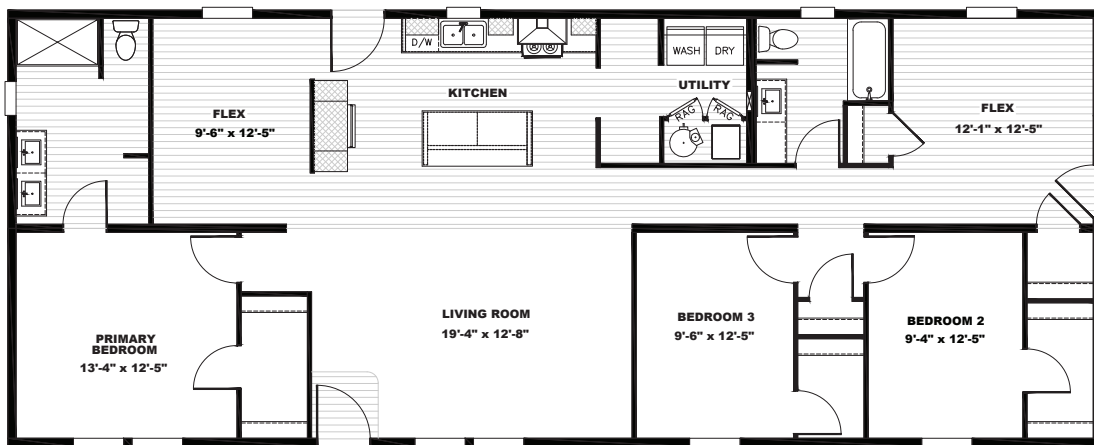

Tempo

Rocket Man **Available as Modular*

TEM28663A | 3 beds | 2 baths | 1,790 sq. ft.

- Full Drywall Throughout
- DuraCraft® Cabinets
- Frigidaire® Stainless Steel Appliances
- Craftsman Style Front Door
- ecobee® Smart Thermostat
- Carrier® Furnace