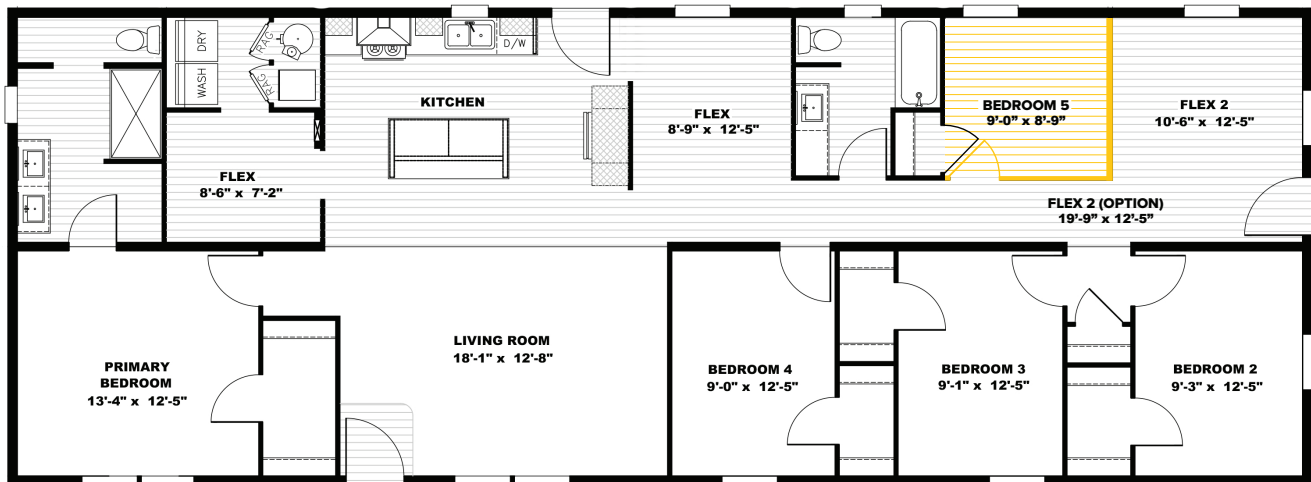

Hey Jude 🎵

TEM28725A / 4/5 beds / 2 baths / 1,920 sq. ft. / 28x72

🎵 4 Bedroom / Large Flex Space Available

- Finished Drywall Throughout
- Samsung® Stainless Steel Appliances
- ecobee® Smart Thermostat
- Kwikset® Door Hardware Throughout
- Rheem® Hybrid Heat Pump Water Heater
- Carrier® Furnace